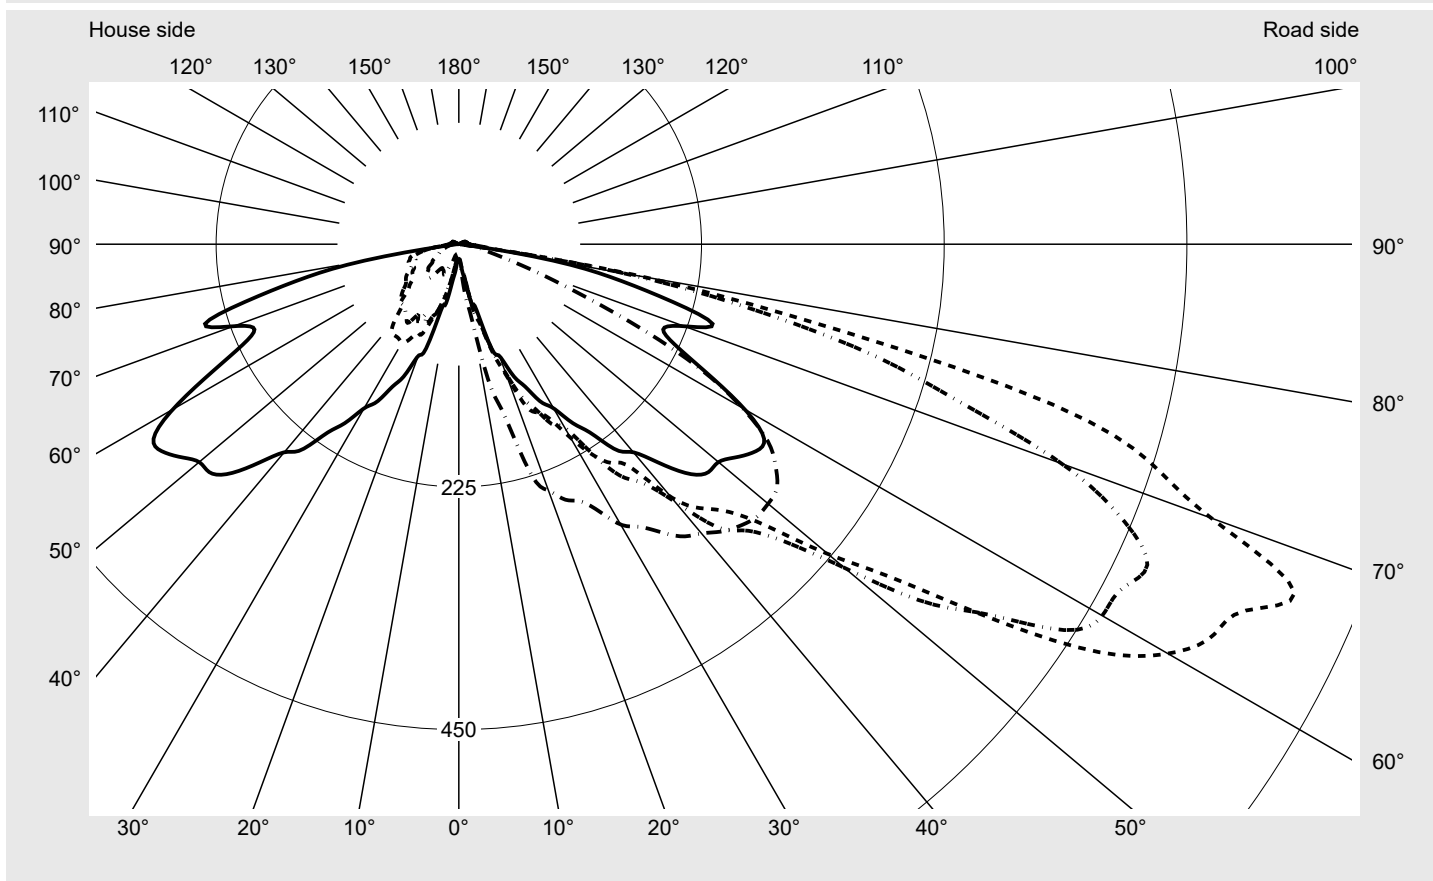

Photometric test report

Family
CITY-LIGHT ELEGANCE LED

Order number: **5XA5265EF14H000022**
EAN: **4058352635216**

LP number
57133_35

Version post-top- or mounting to wall arm
Optic asymmetric, wide distribution (ST1.2a)
Cover cover transparent, PMMA
Lamps LED 3000 K | CRI ≥ 70
Controlgear ECG SITECO iQ
Rated values Net luminous flux = 1470 lm
Power consumption = 10.5 W
Luminous efficacy = 140 lm/W

serial
documentation
07.07.2022

siteco

Luminous intensity in cd/klm

C180-0

C205-25

C210-30

C270-90

Imax: 838 cd/klm

Luminaire output ratios

Eta	100.0%
Eta 0° - 90°	97.9%
Eta 90° - 180°	2.1%

Luminous intensity class acc. to EN13201-2

Class:	G1
Imax 70°	742.0
Imax 80°	184.9
Imax 90°	10.2
Imax >90°	9.5
Imax >95°	8.5

Measurement conditions