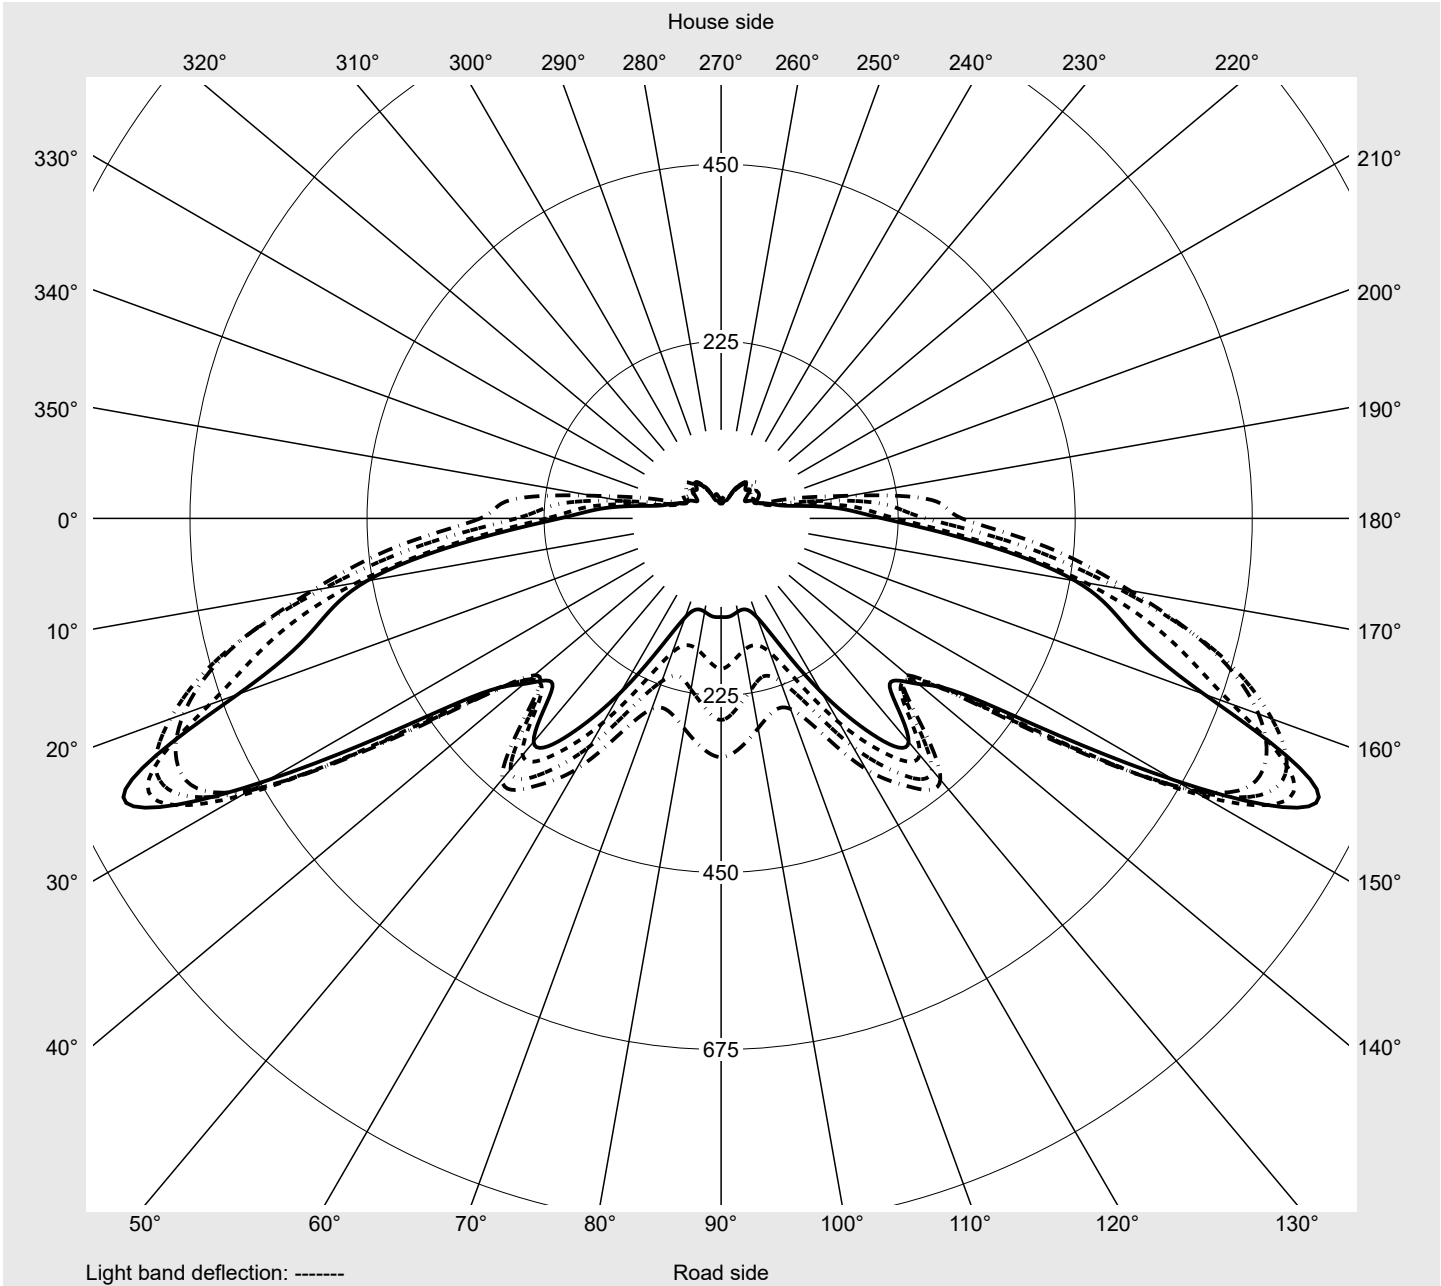

Photometric test report

Family
CITY-LIGHT ELEGANCE LED

Order number: **5XA5265EF14H000022**
EAN: **4058352635216**

LP number
57133_35

Version post-top- or mounting to wall arm
Optic asymmetric, wide distribution (ST1.2a)
Cover cover transparent, PMMA
Lamps LED 3000 K | CRI ≥ 70
Controlgear ECG SITECO iQ
Rated values Net luminous flux = 1470 lm
Power consumption = 10.5 W
Luminous efficacy = 140 lm/W

serial
documentation
07.07.2022

siteco

Luminous intensity in cd/klm

C180-0

C205-25

C210-30

C270-90

Imax: 838 cd/klm

Luminaire output ratios

Eta	100.0%
Eta 0° - 90°	97.9%
Eta 90° - 180°	2.1%

Luminous intensity class acc. to EN13201-2

Class:	G1
Imax 70°	742.0
Imax 80°	184.9
Imax 90°	10.2
Imax >90°	9.5
Imax >95°	8.5

Measurement conditions

DIN EN 13032 and DIN 5032

Photometric test report

Family CITY-LIGHT ELEGANCE LED	Order number: 5XA5265EF14H000022 EAN: 4058352635216	LP number 57133_35
--	--	------------------------------

Envelope curve in cd/klm **KMK 67.5°** **KMK 65°** **KMK 62.5°** **KMK 60°** **siteco**