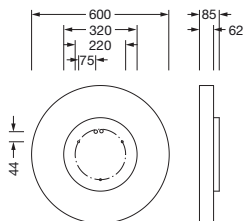

It is mandatory that the assembly instructions must be observed when planning and installing the electrical installation (to be found at www.siteco.de)

Tolerances related to thermal, electrical and photometric data according to IEC 62722

Issued 13.01.2024 - Modifications and errors subject to change - Ensure that you always use the latest version -