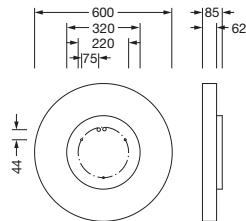

Order No.: 51MR36GM8321B | **GTIN (EAN):** 4058352881682

Product description: Round21M,opal,dir/ind,7820lm830,ML,bk

Round 21 M, wall and ceiling luminaire, primary optical cover: cover, of PMMA, opal, light emission: direct/indirect distribution, primary light characteristic: symmetric, installation type: suspended mounting, surface-mounted, LED, rated luminous flux: 7.820lm, luminous efficacy: 129lm/W, light colour: 830, colour temperature: 3000K, with terminal, 3-pole, mains connection: 230V, AC, 50/60Hz, rated input power: 61W, housing, of aluminium, coated, black, diameter: 600mm, height: 62mm, protection rating (complete): IP40, insulation class (complete): insulation class I (protective earthing), certification: CE, impact resistance: IK04, permissible operating ambient temperature: -10..+35°C, packaging unit: 1 piece

IP 40  

Lamps:	LED
Wt. (kg):	5.8
GTIN (EAN):	4058352881682

It is mandatory that the assembly instructions must be observed when planning and installing the electrical installation (to be found at www.siteco.de)

Component 1

Lighting technology:

- Cover: cover, opal
- Beam angle: 105°
- Symmetry: symmetric
- Light emission: direct/indirect distribution
- UGR viewing direction along longitudinal luminaire axis: ≤ 22
- UGR viewing direction along lateral luminaire axis: ≤ 22

Electrical connection

- Connection: terminal, 3-pole
- Nominal voltage: 230V, 50/60Hz, AC

Dimensions, Weight

- Diameter: 600mm
- Height: 62mm
- Weight: 5.8kg

Order No.: 51MR36GM8321B | GTIN (EAN): 4058352881682