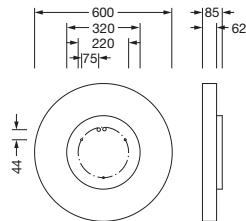

**Order No.:** 51MR36FD0321W | **GTIN (EAN):** 4058352829844

**Product description:** Round21M,opal,dir,6790lm830,DA2,wh

Round 21 M, wall and ceiling luminaire, primary optical cover: cover, of PMMA, opal, light emission: direct distribution, primary light characteristic: symmetric, installation type: suspended mounting, surface-mounted, LED, rated luminous flux: 6.790lm, luminous efficacy: 124lm/W, light colour: 830, colour temperature: 3000K, with terminal, 5-pole, mains connection: 230V, AC, 50/60Hz, rated input power: 55W, housing, of aluminium, coated, white, diameter: 600mm, height: 62mm, protection rating (complete): IP40, insulation class (complete): insulation class I (protective earthing), certification: CE, impact resistance: IK04, permissible operating ambient temperature: -10..+35°C, packaging unit: 1 piece

IP 40  

Lamps:	LED
Wt. (kg):	5.3
GTIN (EAN):	4058352829844

**Order No.:** 51MR36FD0321W | **GTIN (EAN):** 4058352829844

**Detailed technical description:** Round21M,opal,dir,6790lm830,DA2,wh

#### Dimensions, Weight

- Diameter: 600mm
- Height: 62mm
- Weight: 5.3kg

Order No.: 51MR36FD0321W | GTIN (EAN): 4058352829844

Dimensions: Round21M,opal,dir,6790lm830,DA2,wh