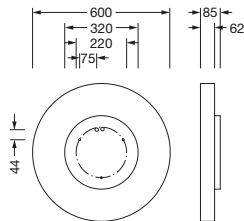

It is mandatory that the assembly instructions must be observed when planning and installing the electrical installation (to be found at www.siteco.de)

Tolerances related to thermal, electrical and photometric data according to IEC 62722

Issued 13.01.2024 - Modifications and errors subject to change - Ensure that you always use the latest version -