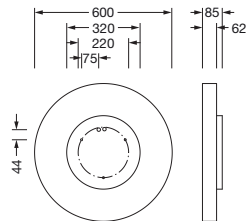

**Order No.:** 51MR36GM8321W | **GTIN (EAN):** 4058352881705

**Product description:** Round21M,opal,dir/ind,7820lm830,ML,wh

Round 21 M, wall and ceiling luminaire, primary optical cover: cover, of PMMA, opal, light emission: direct/indirect distribution, primary light characteristic: symmetric, installation type: suspended mounting, surface-mounted, LED, rated luminous flux: 7.820lm, luminous efficacy: 129lm/W, light colour: 830, colour temperature: 3000K, with terminal, 3-pole, mains connection: 230V, AC, 50/60Hz, rated input power: 61W, housing, of aluminium, coated, white, diameter: 600mm, height: 62mm, protection rating (complete): IP40, insulation class (complete): insulation class I (protective earthing), certification: CE, impact resistance: IK04, permissible operating ambient temperature: -10..+35°C, packaging unit: 1 piece

IP 40  

Lamps:	LED
Wt. (kg):	5.8
GTIN (EAN):	4058352881705

It is mandatory that the assembly instructions must be observed when planning and installing the electrical installation (to be found at [www.siteco.de](http://www.siteco.de))

**Detailed technical description:** Round21M,opal,dir/ind,7820lm830,ML,wh

#### Dimensions, Weight

- Diameter: 600mm
- Height: 62mm
- Weight: 5.8kg

Order No.: 51MR36GM8321W | GTIN (EAN): 4058352881705

Dimensions: Round21M,opal,dir/ind,7820lm830,ML,wh